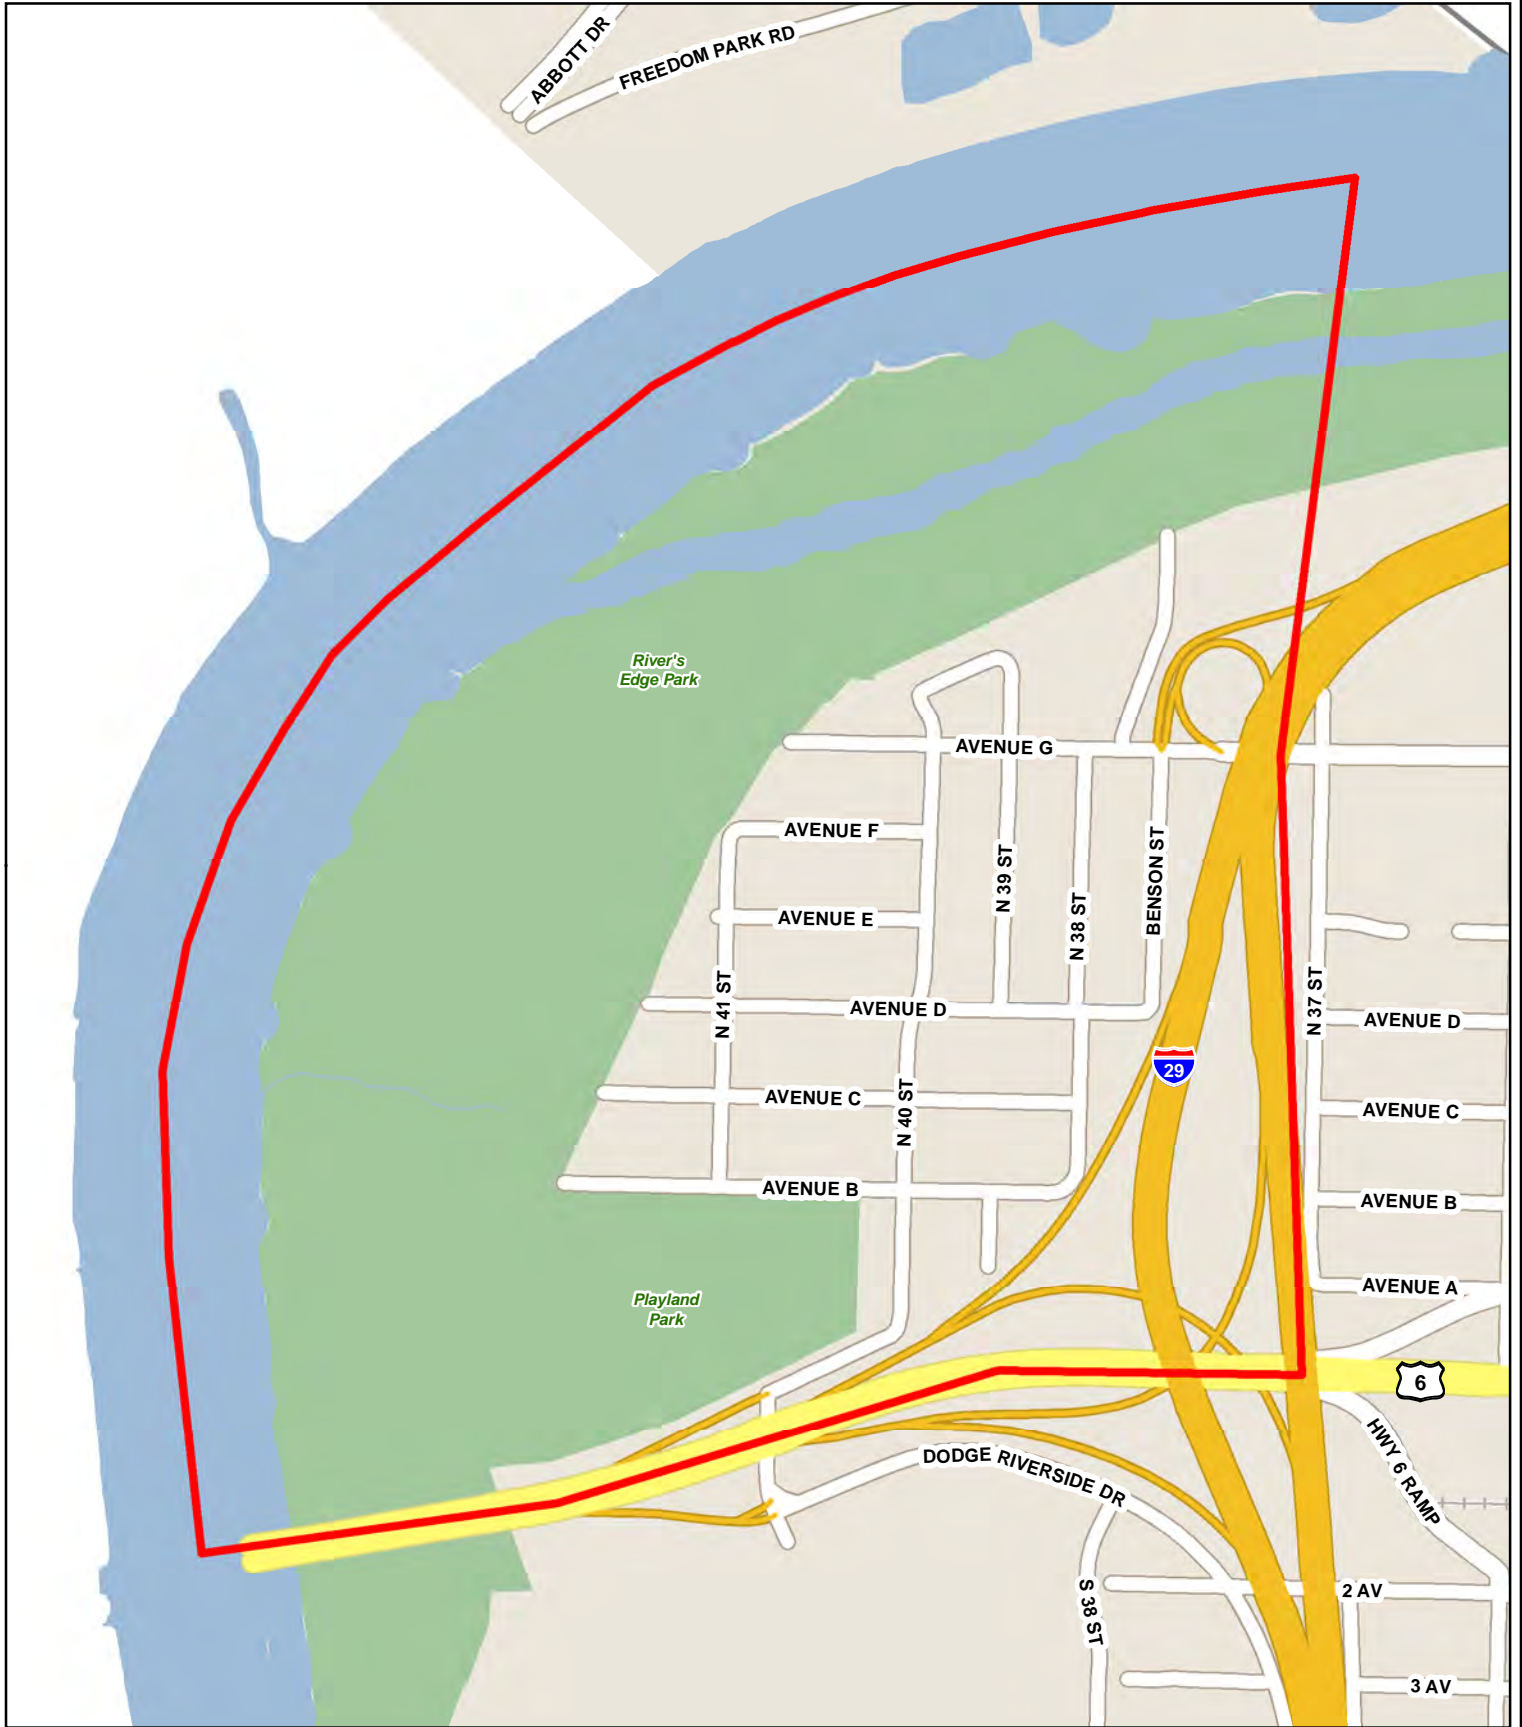

GIS Department
223 S 6 St
Council Bluffs, IA 51501
712.328.4885
gis@pottcounty.com
www.gis.pottcounty.com
Map Published: 3/5/2014
Aerial Photography:
Sources: Pottawattamie GIS

Legend

- Schools
- District Boundary